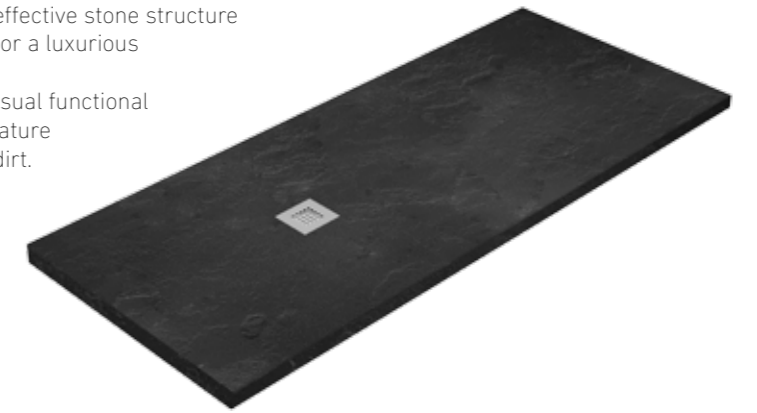

VAYER® ROCK

Stone structure shower trays and washbasins

Thanks to modern production technology we received effective stone structure with an impressive pattern. It gives the bathroom interior a luxurious and natural character at the same time.

VAYER® ROCK shower trays are characterised with unusual functional properties such as maintaining constant warm temperature and high resistance to abrasion as well as all kinds of dirt.

Stone structure shower trays are available in gloss and elegant matt options.