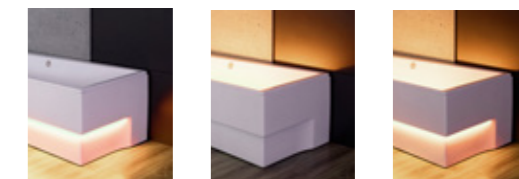

The offer includes lightning installation (chromotherapy) in options: external / internal / external and internal.