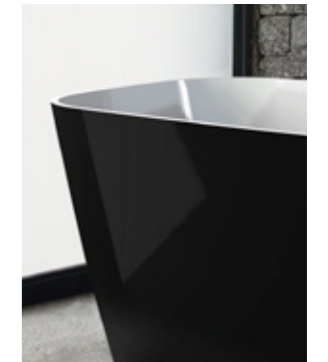

Modern production technology of bathtubs cast from this series allowed for the use of internal linear overflow.